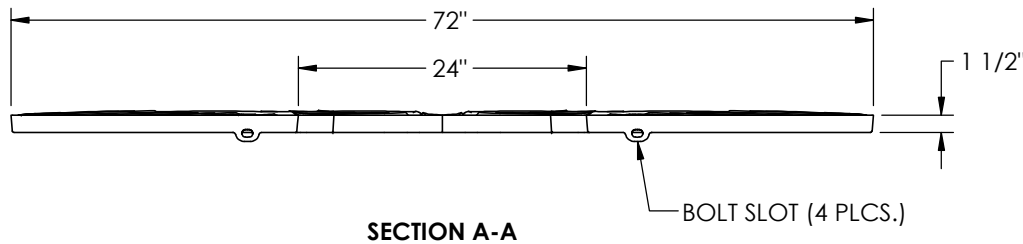

Contact

800 626 4653
ejco.com

SECTION A-A

BOLT SLOT (4 PLCS.)